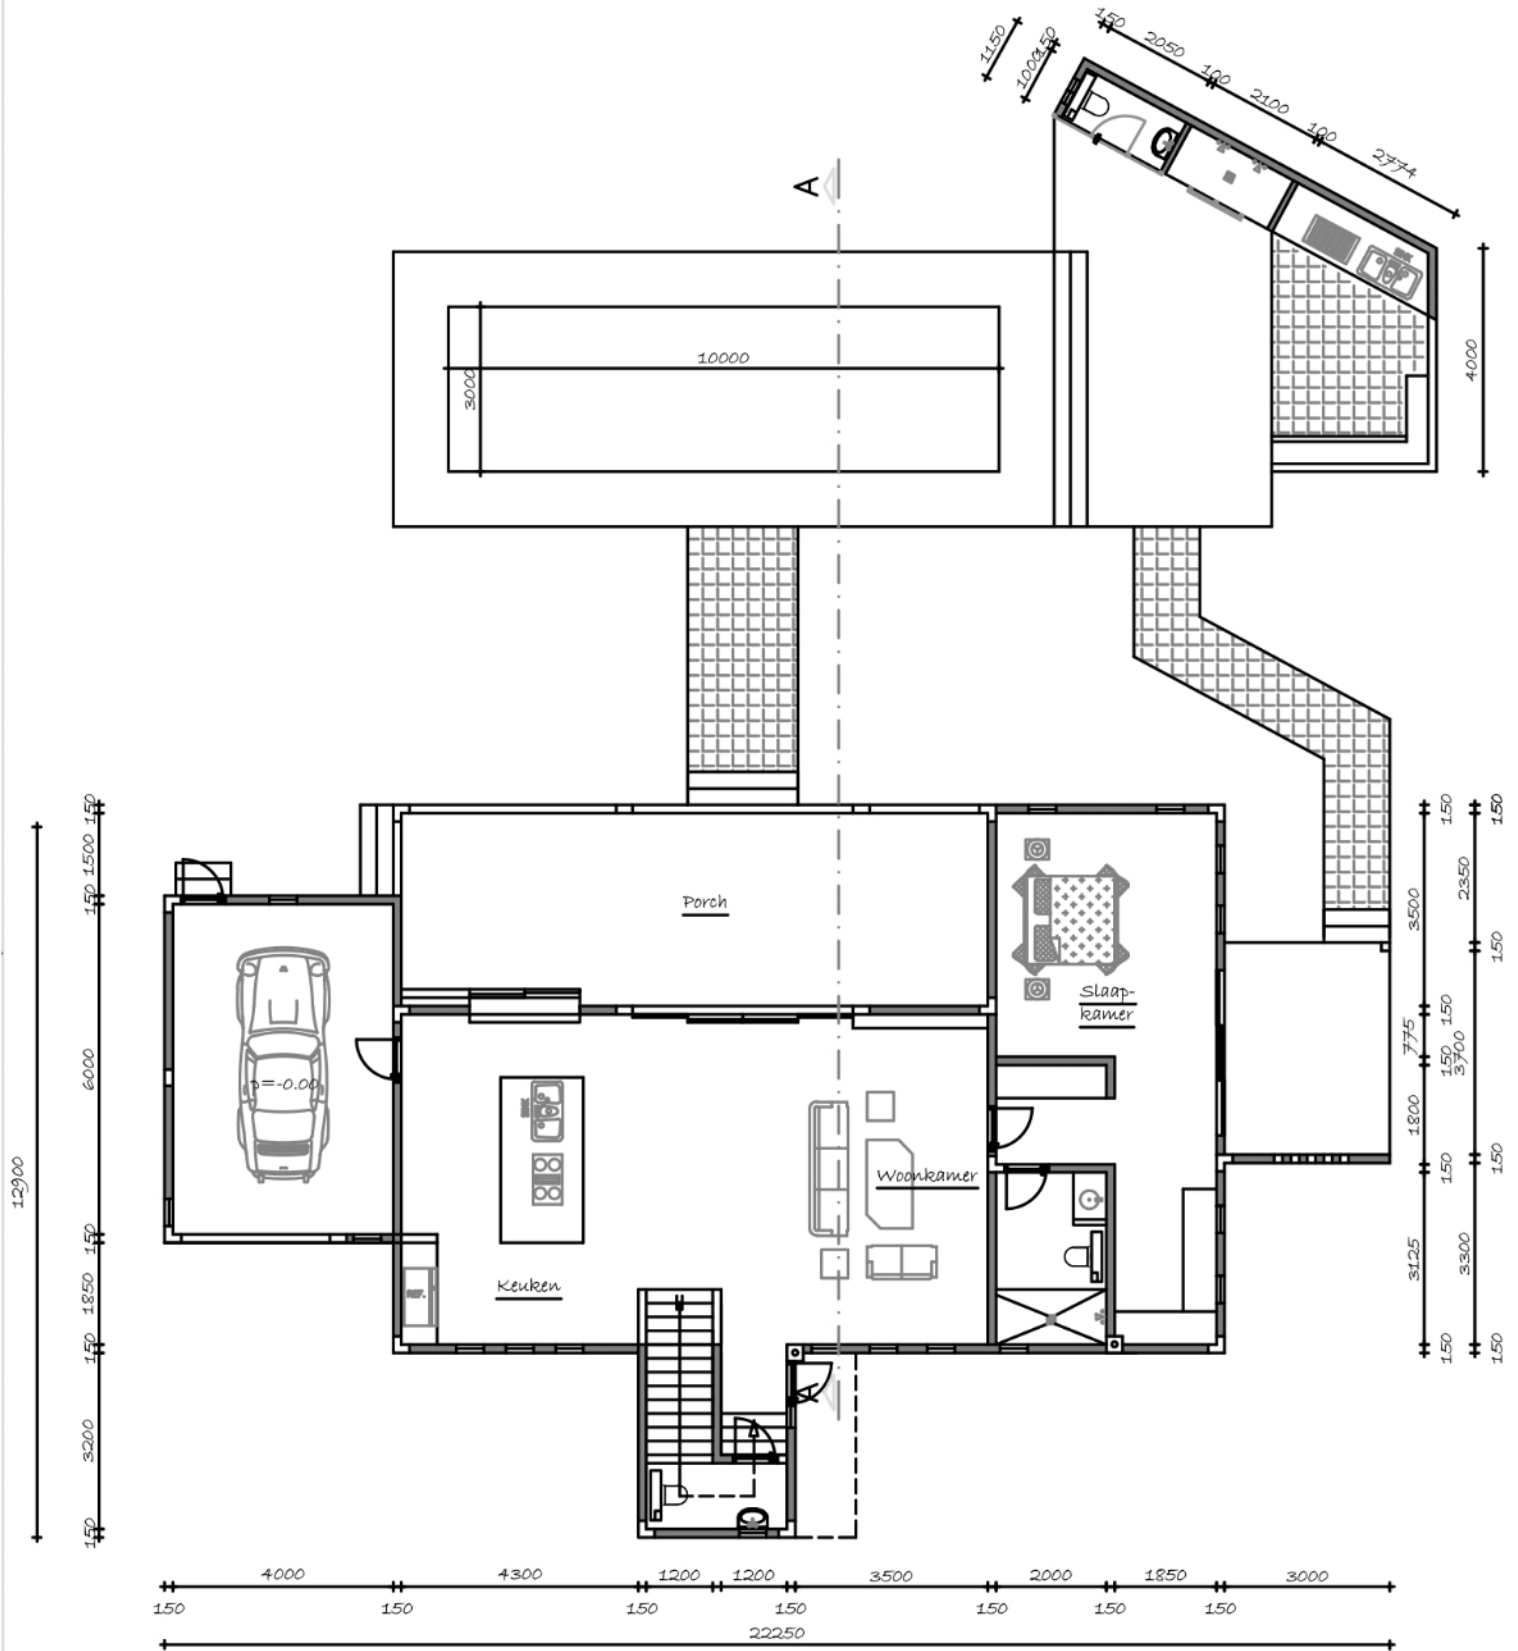

Sabadeco Crown Terrace 76 begane grond

Begane grondvloer

Living area = 198 m²

Pool area = 120 m²