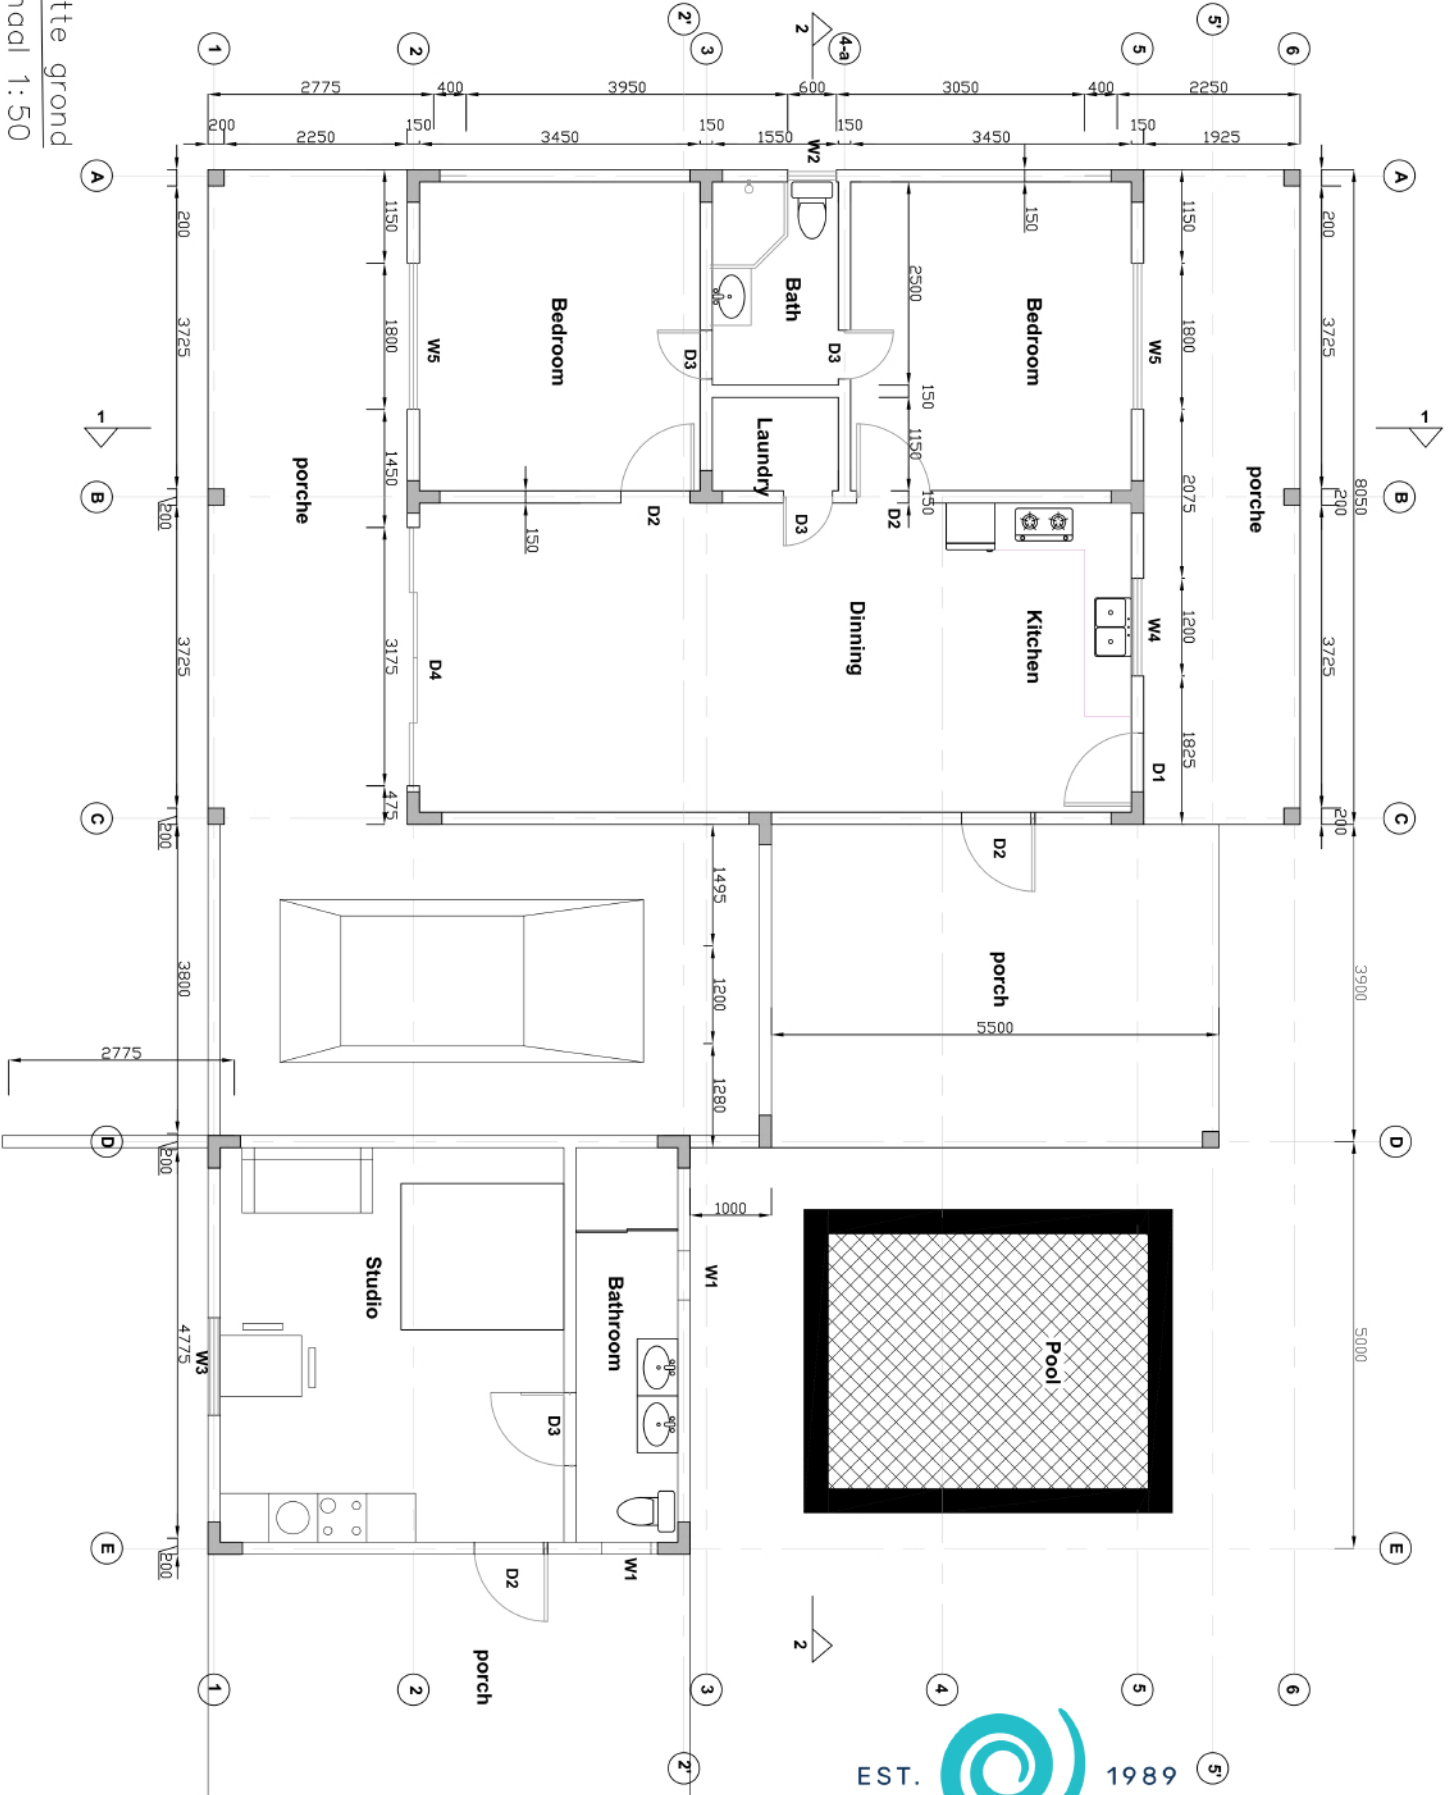

Kaya Pawis z/n

Platte grond
Schaal 1:50

Harbourtown
REAL ESTATE